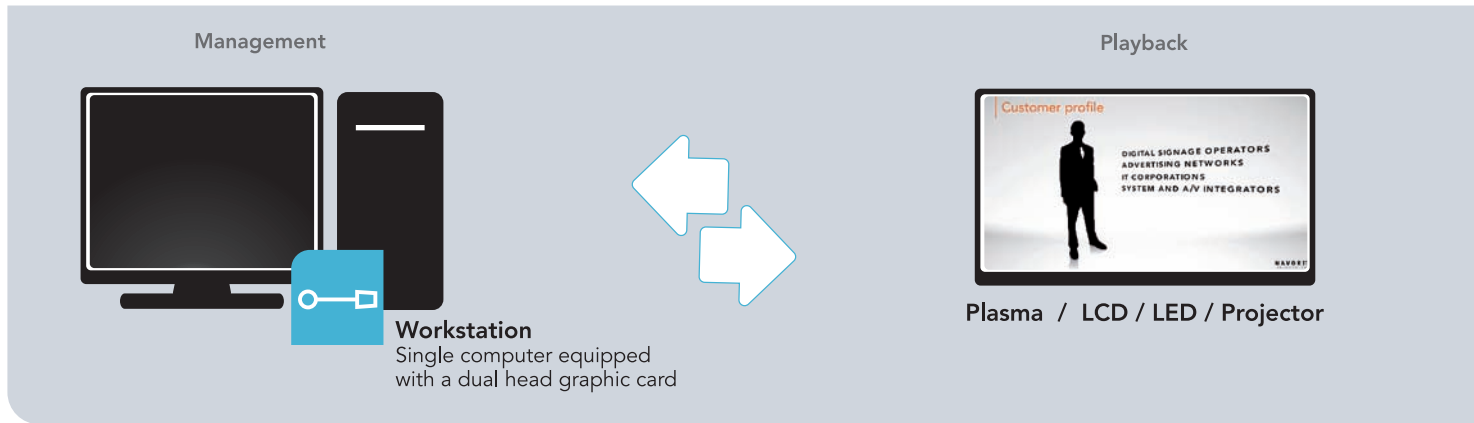

Ability to update in background without affecting playback.

Stable and reliable playback, 24/7.

\* ALL ONLINE FEATURES/SERVICES REQUIRE INTERNET ACCESS WITH A MINIMUM 128 Kbps CONNECTION SPEED [ISDN/XDSL, T1, T3]

## COMMUNICATION SCHEMATIC

Navori Controller is a single PC solution. Both the Edit and Player modules reside on the same PC so you can import content, create and manage playlists, schedule and playback all on a single computer. You can display your content on one or more screens (multi-head video card required).