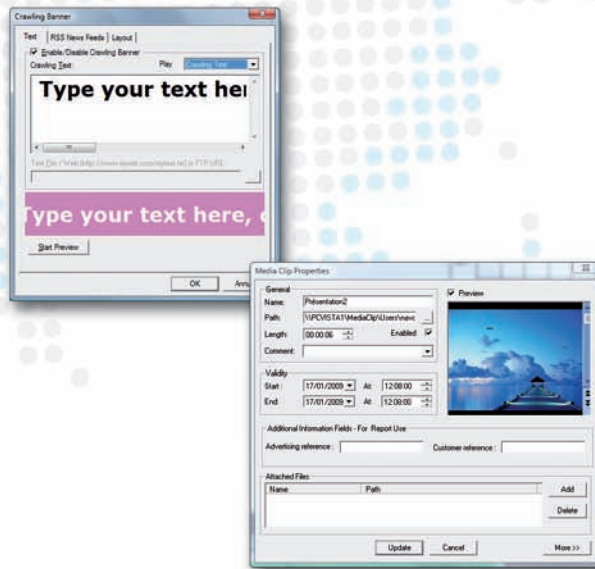

NAVORI CONTROLLER SUPPORTS:

- Arabic
- English
- French
- German
- Polish
- Spanish

CONTENT MANAGEMENT

Navori Controller lets you manage your content in a single media library.

You can mix content from the media library to create one or more playlists then display your programming on the Navori Player.

Navori offers the most flexible content management system on the market.

NAVORI PLAYER FEATURES

Navori® Crawling Banner displays text entered manually, external text files and RSS data from public sources.

Navori also supports custom Flash banners that you can either display as a background element to a Navori Banner or display on its own. All Flash functionality is retained.

For example, if your Flash code retrieves and displays live XML data, it will be fully supported when played back in Navori.

Navori® Mosaic™ lets you display multiple media clips on screen simultaneously. Go from full screen media to multi-zoned content quickly and easily. Zoned content can either be individual media clips or complete playlists.

Ability to update in background without affecting playback.

Stable and reliable playback, 24/7.

* ALL ONLINE FEATURES/SERVICES REQUIRE INTERNET ACCESS WITH A MINIMUM 128 Kbps CONNECTION SPEED [ISDN/XDSL, T1, T3]

** ALL DVD/SPECIAL FX/EXTERNAL SOURCE FEATURES REQUIRE DIRECTX 9.0 OR LATER AND SPECIFIC CODEC FOR PLAYBACK. USE HARDWARE 3D ACCELERATOR [IF ANY]. THIS WILL IMPROVE PERFORMANCE AND OUTPUT QUALITY.