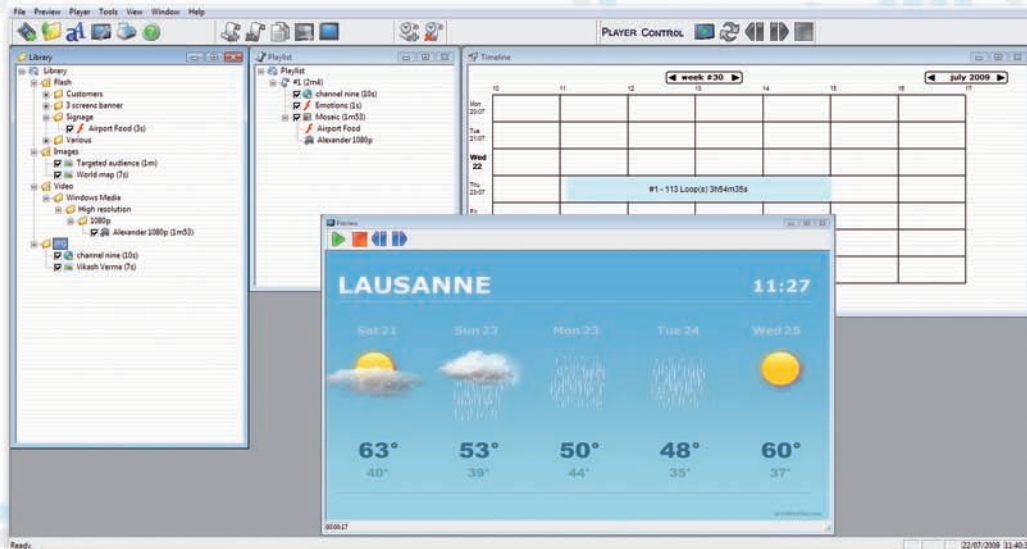

## NAVORI® CONTROLLER

is the easiest digital signage application on the market. Manage and schedule your multimedia files or external video feeds then play it all back on a single PC with dual video output.

### APPLICATIONS

Navori Controller is ideal for...

- Retail and banking displays
- Call centers
- Corporate offices and lobbies
- Schools, Colleges and Universities
- Government
- Hospitality

**Publish any multimedia content on a single PC. Display announcements, sales presentations or real-time sales statistics.**

### BE MORE PRODUCTIVE!

Navori Controller offers unprecedented ease of use so you can be productive right from the start. With its intuitive user interface and logical workflow, anyone can become a digital signage expert using Controller.